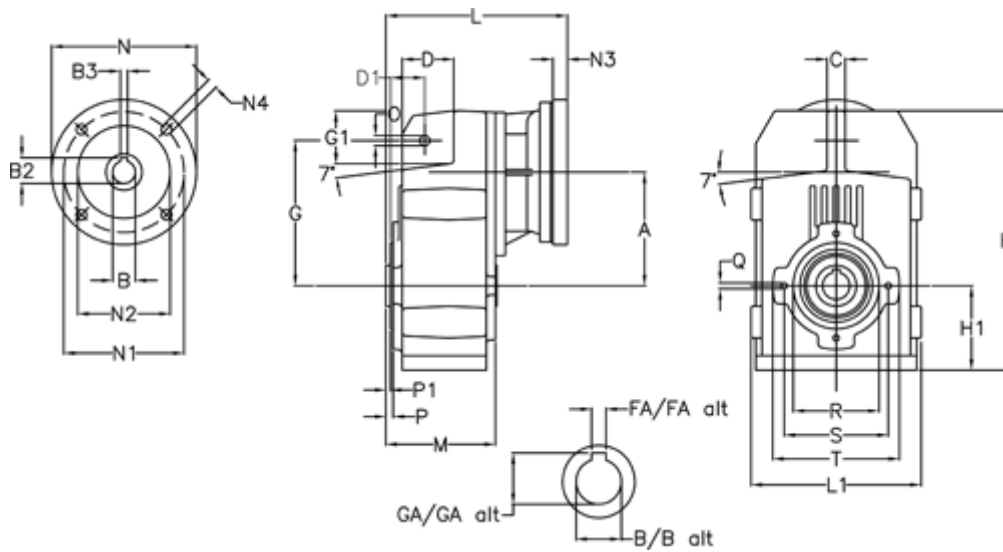

Article number: 29560424014230  
 Description: Shaft mounted gear  
 A413H40-240,1-P80B5

## Measures

A = 175.75	FA = 12	M = 144.0	Q = M12x19
B = 40	G = 218	N = 200	R = 130
B1 = 19	G1 = 97.5	N1 = 165	S = 165
B2 = 21.8	GA = 43.0	N2 = 130	T = 200
B3 = 6	H = 389.0	N4 = M10x20	
C = 16	H1 = 116.0	O = 14	
D = 79.0	L = 265.5	P = 7.5	
D1 = 56.5	L1 = 242	P1 = 3.5	